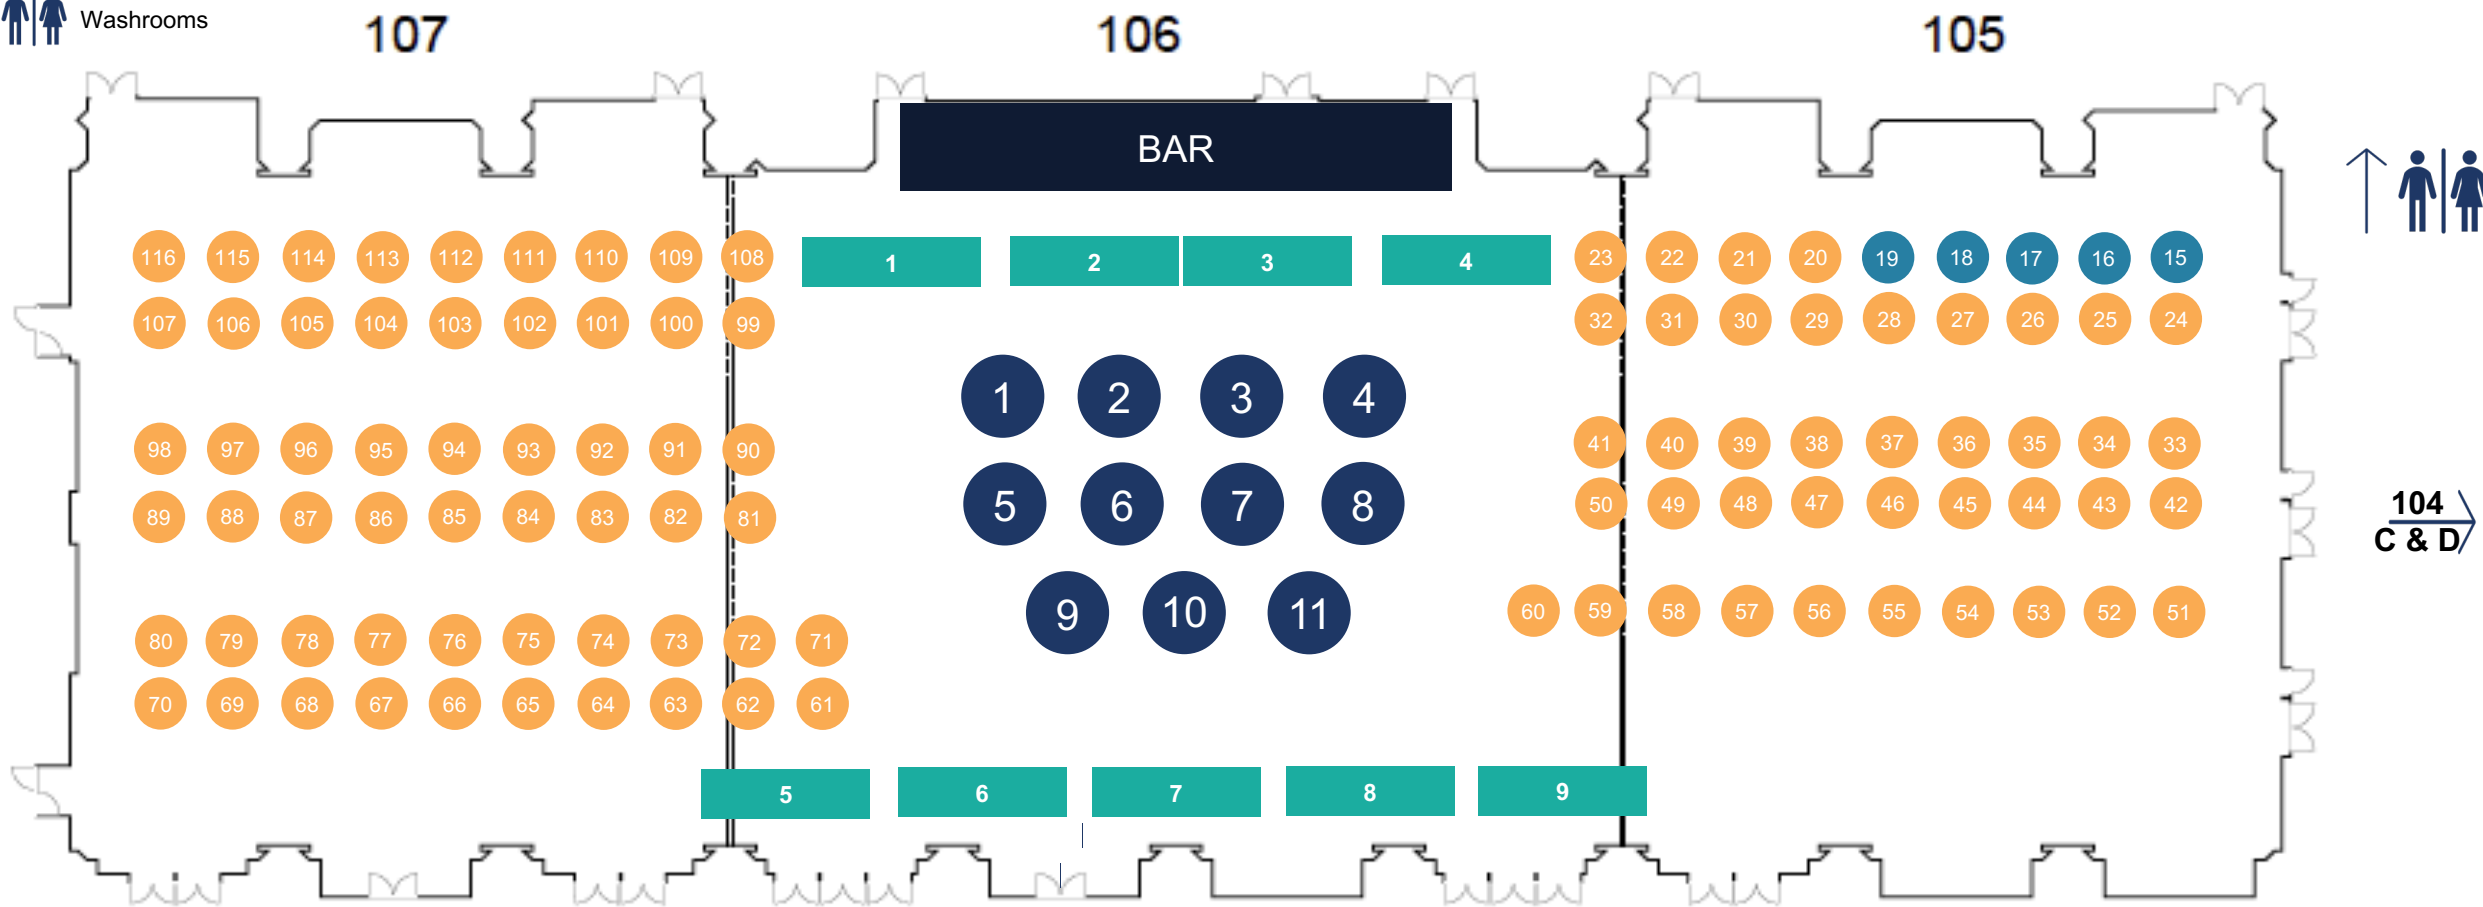

**Room
104 C&D**

↔ Escalators from ↔
Level 200 ↔

**Metro Toronto Convention Centre
North Building | 100 Level**

← Access to Constitution
Hall and Washrooms

Walk-in
Registration

Check-in Table
Q-Z

Check-in Table
I-P

Check-in Table
A-H

● Applied research projects presented by MSc and PhD students

● Applied research projects presented by MScAC students

● Live interactive demos

■ Booth space reserved for partner departments, industry partners, sponsors, etc.

♂ ♀ Washrooms

Constitution Hall Room 105 - 107

104
C & D