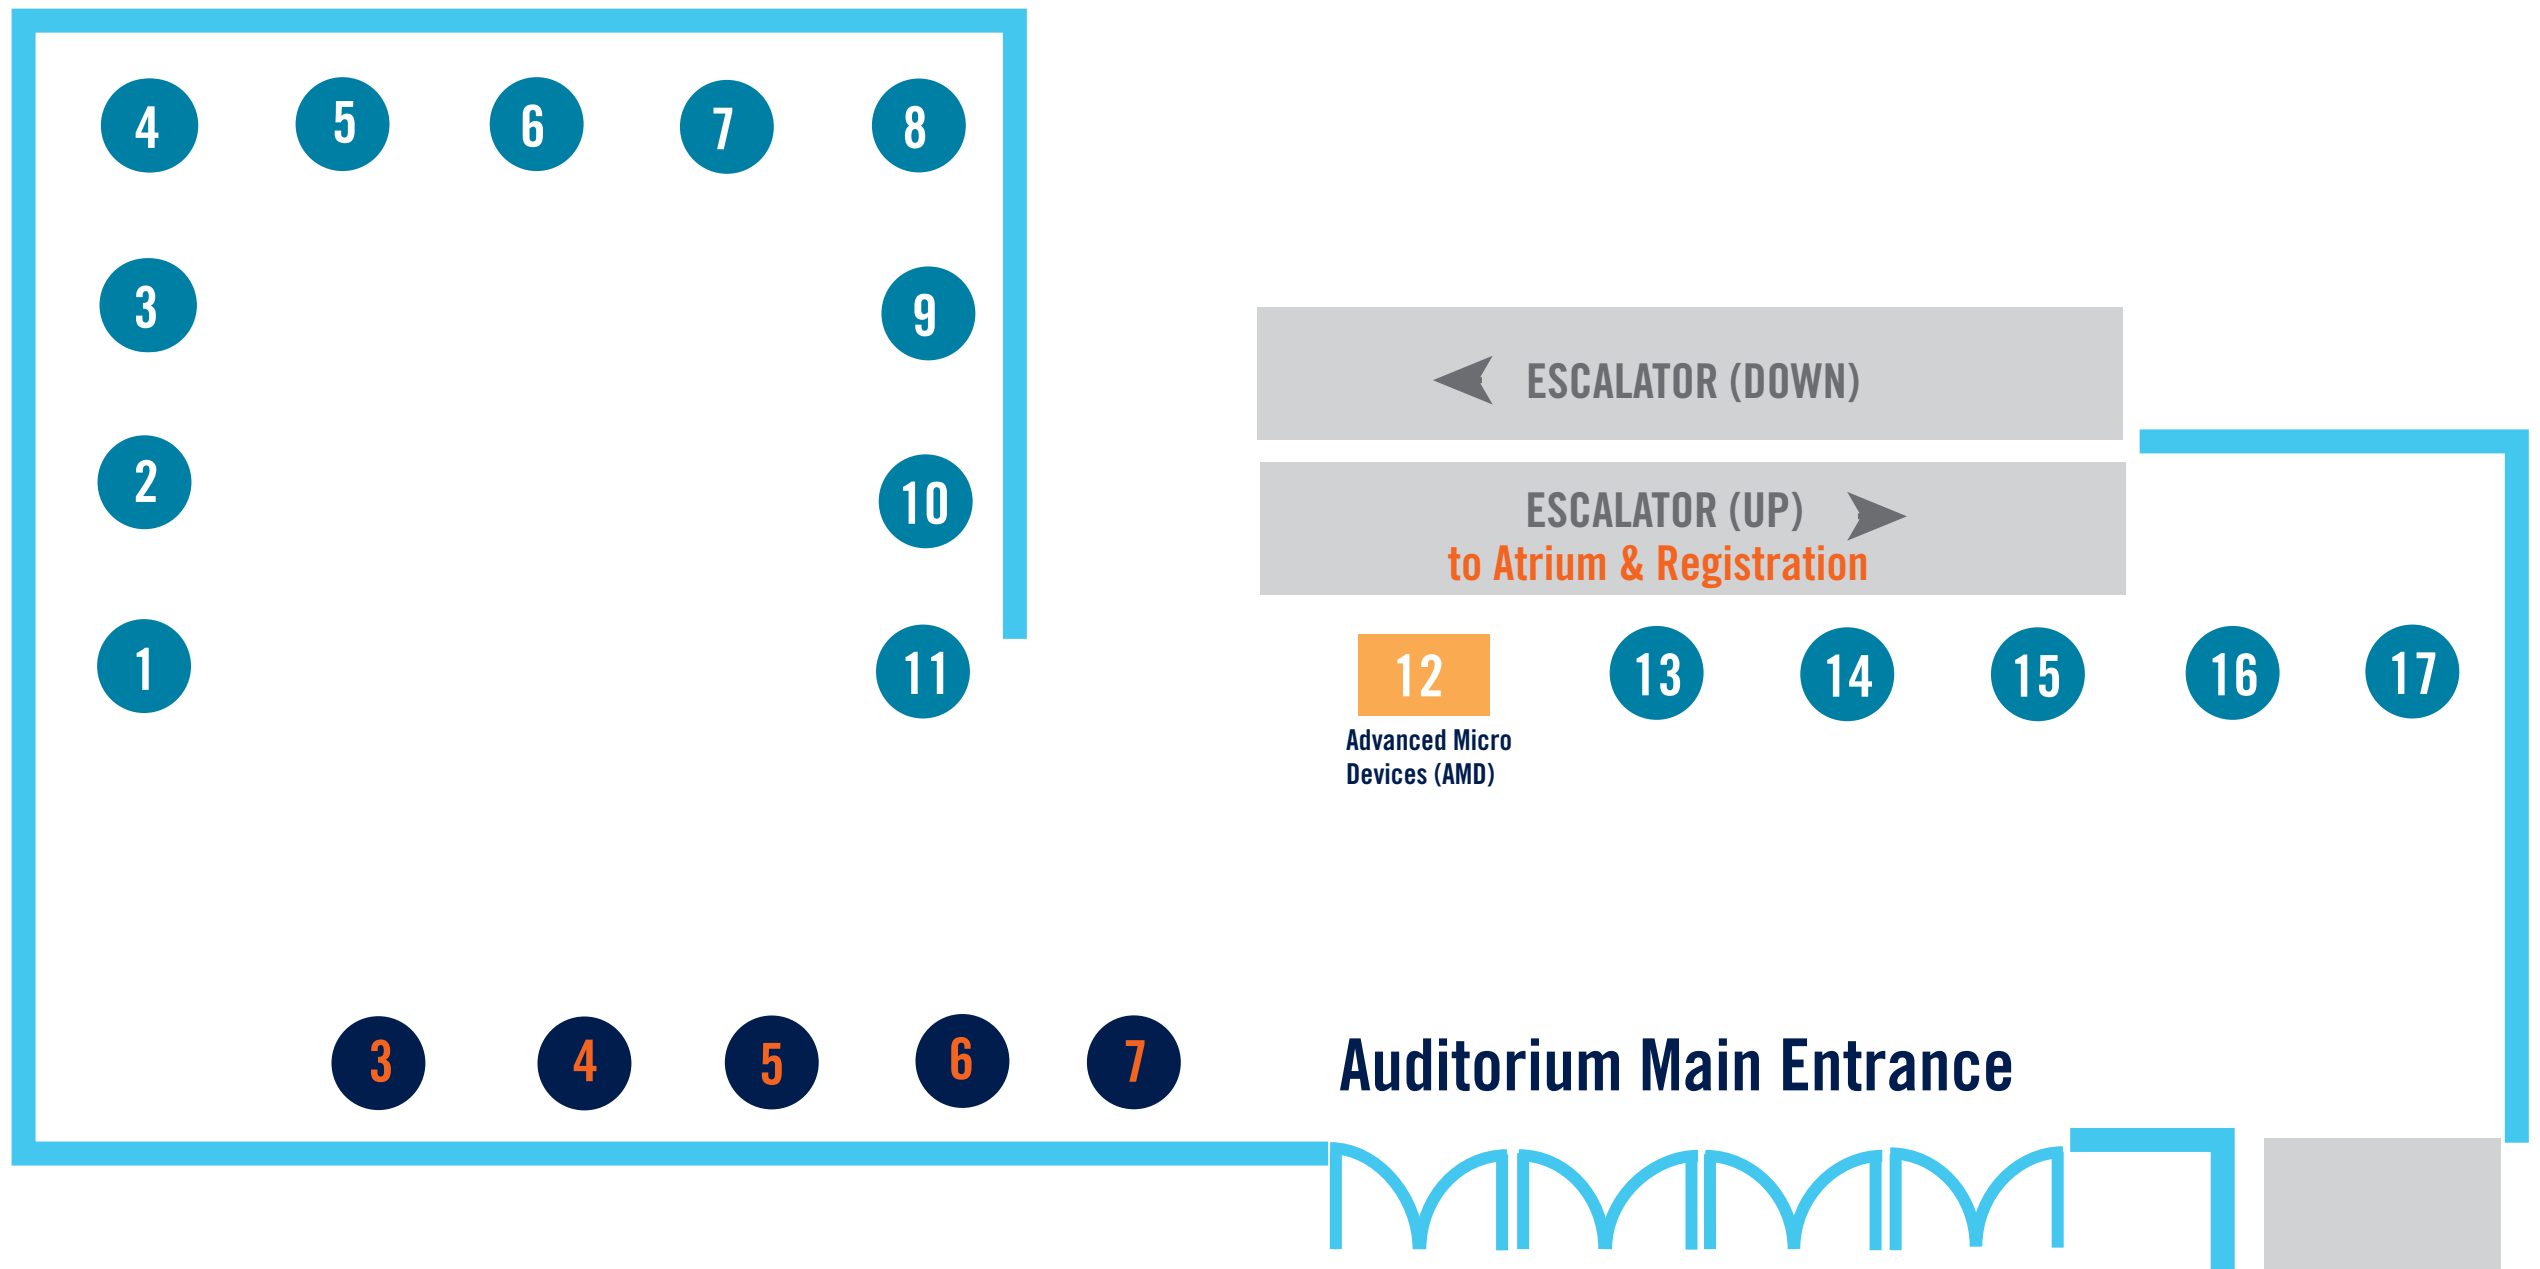

College St.

REGISTRATION
(name badges, drink tickets, swag)

Atrium

(Main Level)

Legend:

-  MSc in Applied Computing (MScAC) students
-  CS Research Stream (MSc, PhD) students
-  Company & Departmental Exhibitors

University Ave.

University Ave.

College St.

Legend:

-  MSc in Applied Computing (MScAC) students
-  CS Research Stream (MSc, PhD) students

Auditorium Concourse (Lower Level)

AV CONTROL

18

19

20

21

22

23

24

25

26