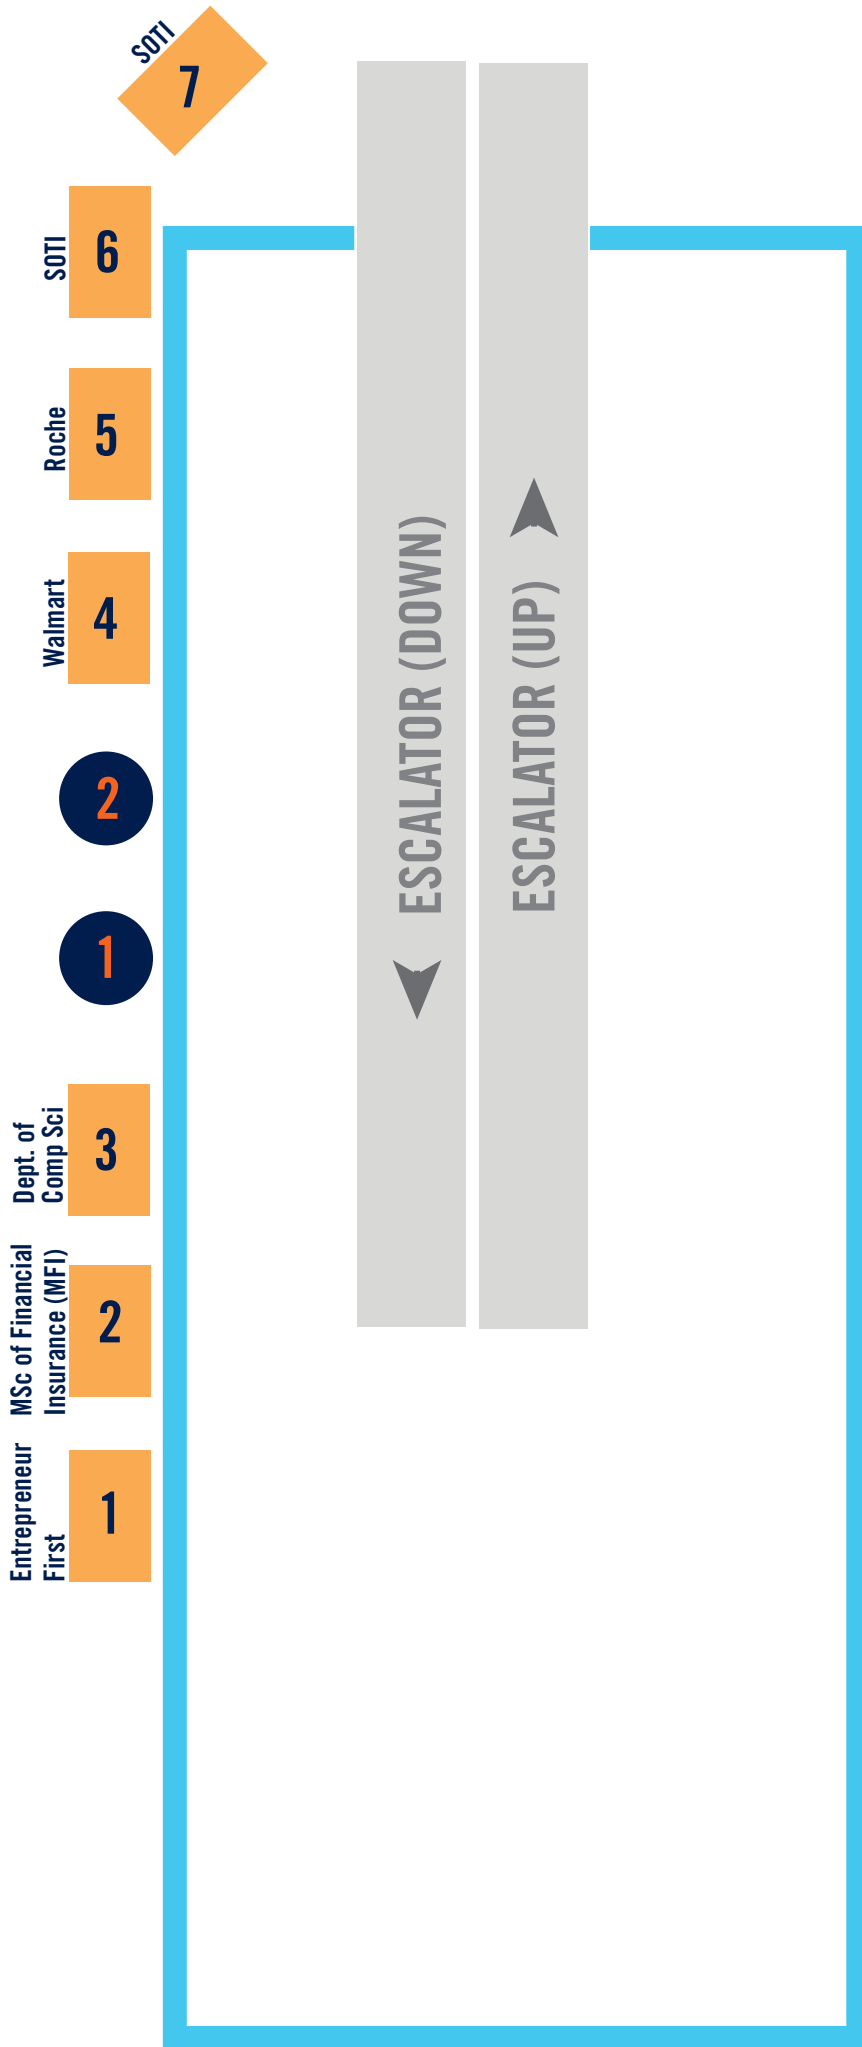

College St.

REGISTRATION
(name badges, drink tickets, swag)

Atrium

(Main Level)

Legend:

-  MSc in Applied Computing (MScAC) students
-  CS Research Stream (MSc, PhD) students
-  Company & Departmental Exhibitors

19

20

21

22

23

24

25

26

59

60

61

62

63

64

65

66

67

68

69

70

71

72

73

74